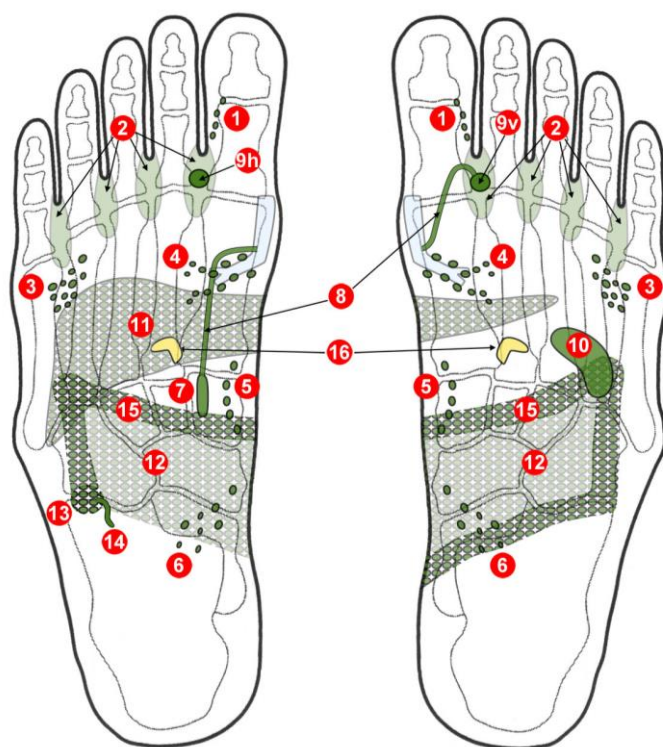

Reflexology Workshop 2019

Dorthe Krogsgaard and Peter Lund Frandsen
Reflexology experts from Denmark present:

Round About: The Immune System

Cedar Rapids, IA
October 5th & 6th 2019

- WHAT:** 2-day workshop
Round about:
The Immune System
- WHEN:** Sat/Sun Oct. 5-6 2019
- WHERE:** Best Western Plus
90 Twixt Town Rd NE
Cedar Rapids, IA
- COST:** \$380 before Sept 1, 2019
\$405 After Sept 1, 2019
****RAIA Members
deduct \$55**
- CEU's** 14 ARCB credits
- CONTACT:** Name: Karen Hageman
Phone: 563-547-2503
- E-mail:**
kkhageman07@hotmail.com

Touchpoint

Dorthe Krogsgaard and Peter Lund Frandsen have specialized in providing continuing education for reflexologists. Their centre called Touchpoint is a leading CE-institution in Denmark and world.wide. Dorthe and Peter have presented their workshops in many countries around the world and are now coming to Iowa.